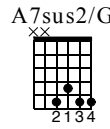

Messin' With the kid

Buddy Guy

Words & Music by Junior Wells

Standard tuning

$\text{♩} = 100$

E-Gt

mf

D9

G7sus2/F

D9

A7sus2/G

G7sus2/F