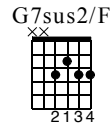

Messin' With the kid

Buddy Guy

Words & Music by Junior Wells

Standard tuning

$\text{♩} = 100$

E-Gt

mf

D9

G7sus2/F

D9

A7sus2/G

G7sus2/F