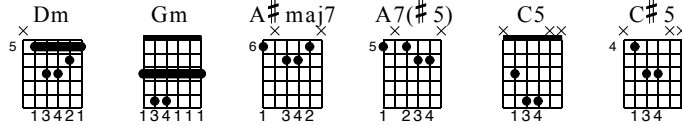

# The Thrill is gone

**B.B. King**

Standard tuning

♩ = 80

E-Gt

1

Dm

*mf*

2 3 4

TAB

5 6 7 7 5

5 6 7 7 5

5

Gm

*mf*

6 7