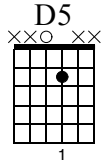

# Standard 12 bar shuffle

Standard tuning

♩ = 110

(♩ = ♩<sup>3</sup>)  
GTR 1  
A5

S-Gt

|   |                 |                 |                 |                 |
|---|-----------------|-----------------|-----------------|-----------------|
| T |                 |                 |                 |                 |
| A | 2 2 4 4 2 2 4 4 | 2 2 4 4 2 2 4 4 | 2 2 4 4 2 2 4 4 | 2 2 4 4 2 2 4 4 |
| B | 0 0 0 0 0 0 0 0 | 0 0 0 0 0 0 0 0 | 0 0 0 0 0 0 0 0 | 0 0 0 0 0 0 0 0 |

|   |                 |                 |                 |                 |
|---|-----------------|-----------------|-----------------|-----------------|
| T |                 |                 |                 |                 |
| A | 2 2 4 4 2 2 4 4 | 2 2 4 4 2 2 4 4 | 2 2 4 4 2 2 4 4 | 2 2 4 4 2 2 4 4 |
| B | 0 0 0 0 0 0 0 0 | 0 0 0 0 0 0 0 0 | 0 0 0 0 0 0 0 0 | 0 0 0 0 0 0 0 0 |

|   |                 |                 |                 |   |
|---|-----------------|-----------------|-----------------|---|
| T |                 |                 |                 |   |
| A | 2 2 4 4 2 2 4 4 | 2 2 4 4 2 2 4 4 | 2 2 4 4 2 2 4 4 | 2 |
| B | 0 0 0 0 0 0 0 0 | 0 0 0 0 0 0 0 0 | 0 0 0 0 0 0 0 0 | 0 |