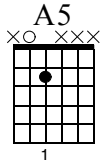

# Standard 12 bar shuffle

Standard tuning

♩ = 110

(♩ = ♩<sup>3</sup>)  
GTR 1  
A5

S-Gt

|   |                 |                 |                 |                 |
|---|-----------------|-----------------|-----------------|-----------------|
| T |                 |                 |                 |                 |
| A | 2 2 4 4 2 2 4 4 | 2 2 4 4 2 2 4 4 | 2 2 4 4 2 2 4 4 | 2 2 4 4 2 2 4 4 |
| B | 0 0 0 0 0 0 0 0 | 0 0 0 0 0 0 0 0 | 0 0 0 0 0 0 0 0 | 0 0 0 0 0 0 0 0 |

|   |                 |                 |                 |                 |
|---|-----------------|-----------------|-----------------|-----------------|
| T |                 |                 |                 |                 |
| A | 2 2 4 4 2 2 4 4 | 2 2 4 4 2 2 4 4 | 2 2 4 4 2 2 4 4 | 2 2 4 4 2 2 4 4 |
| B | 0 0 0 0 0 0 0 0 | 0 0 0 0 0 0 0 0 | 0 0 0 0 0 0 0 0 | 0 0 0 0 0 0 0 0 |

|   |                 |                 |                 |   |
|---|-----------------|-----------------|-----------------|---|
| T |                 |                 |                 |   |
| A | 2 2 4 4 2 2 4 4 | 2 2 4 4 2 2 4 4 | 2 2 4 4 2 2 4 4 | 2 |
| B | 0 0 0 0 0 0 0 0 | 0 0 0 0 0 0 0 0 | 0 0 0 0 0 0 0 0 | 0 |