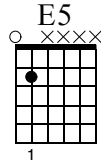

# Standard 12 bar shuffle

Standard tuning

♩ = 110

(♩ = ♩<sup>3</sup>)  
GTR 1  
A5

S-Gt

|   |                 |                 |                 |                 |
|---|-----------------|-----------------|-----------------|-----------------|
| T |                 |                 |                 |                 |
| A | 2 2 4 4 2 2 4 4 | 2 2 4 4 2 2 4 4 | 2 2 4 4 2 2 4 4 | 2 2 4 4 2 2 4 4 |
| B | 0 0 0 0 0 0 0 0 | 0 0 0 0 0 0 0 0 | 0 0 0 0 0 0 0 0 | 0 0 0 0 0 0 0 0 |

|   |                 |                 |                 |                 |
|---|-----------------|-----------------|-----------------|-----------------|
| T |                 |                 |                 |                 |
| A | 2 2 4 4 2 2 4 4 | 2 2 4 4 2 2 4 4 | 2 2 4 4 2 2 4 4 | 2 2 4 4 2 2 4 4 |
| B | 0 0 0 0 0 0 0 0 | 0 0 0 0 0 0 0 0 | 0 0 0 0 0 0 0 0 | 0 0 0 0 0 0 0 0 |

|   |                 |                 |                 |   |
|---|-----------------|-----------------|-----------------|---|
| T |                 |                 |                 |   |
| A | 2 2 4 4 2 2 4 4 | 2 2 4 4 2 2 4 4 | 2 2 4 4 2 2 4 4 | 2 |
| B | 0 0 0 0 0 0 0 0 | 0 0 0 0 0 0 0 0 | 0 0 0 0 0 0 0 0 | 0 |